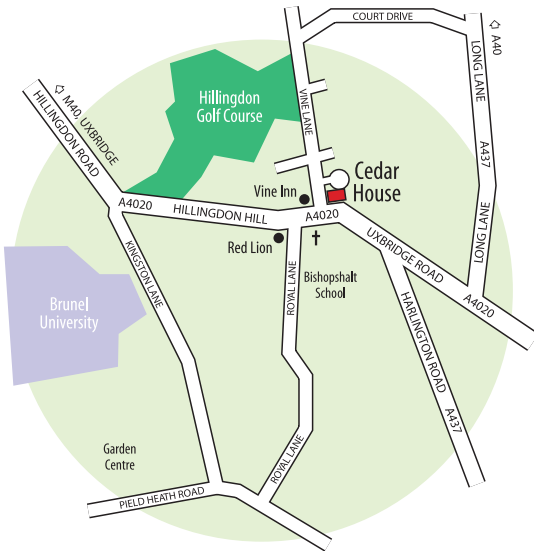

beatcreative

DESIGN & PRINT MANAGEMENT

Cedar House, Vine Lane, Hillingdon, Middlesex UB10 0BX

t. 01895 252152 f. 01895 230233

e. enquiries@beat-creative.co.uk

www. beat-creative.co.uk

Turn off the A4020 into Vine Lane and turn into the first driveway on your right. If there are no spaces in this car park, there should be plenty of parking on the roads around and there's nothing to pay!